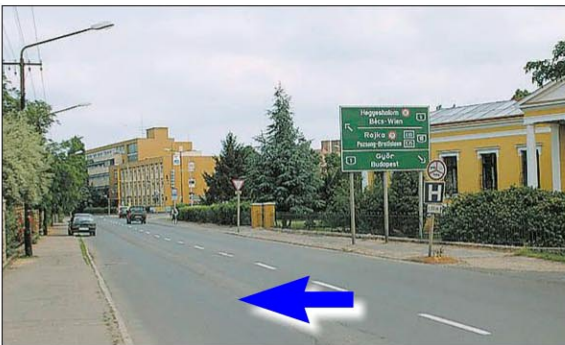

Supplement for line of route to Diamant-Dent Dental Clinic & Hotel

Photo-documentary highway-exit to Diamant-Dent, Mosonmagyaróvár

1) Highway-exit Mosonmagyaróvár / Csorna / Szombathely - to exit on the left, direction Mosonmagyaróvár

2) ...in Mosonmagyaróvár at the first lamp to the left, direction Hegyeshalom/Rajka...

3) ...at the next lamp to the left, direction Hegyeshalom/Rajka...

4) ...at the next lamp to the right, direction Rajka- follow the street leading into the town...

5) ...here, in the middle of the curve you should turn in left, drive in the narrow street to our secured parking...

6) ...Here you will be kindly awaited by the Diamant-Dent Team, please drive in.

7) Diamant-Dent Dental Clinic & Hotel